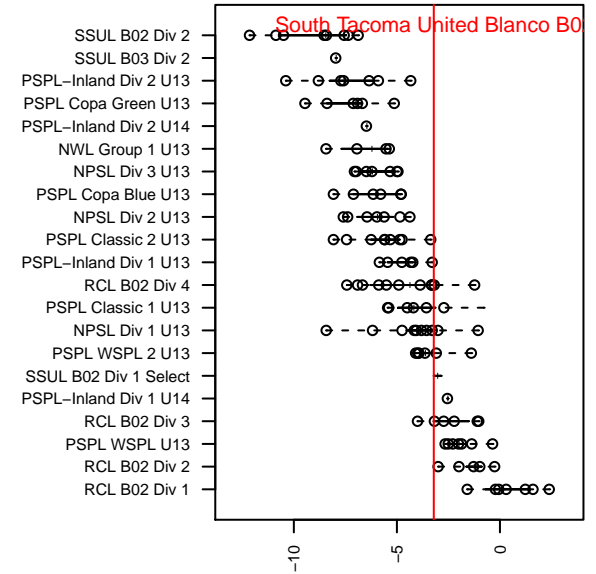

**attack and defense rating
relative to others at age
and all opponents in last 13 months**