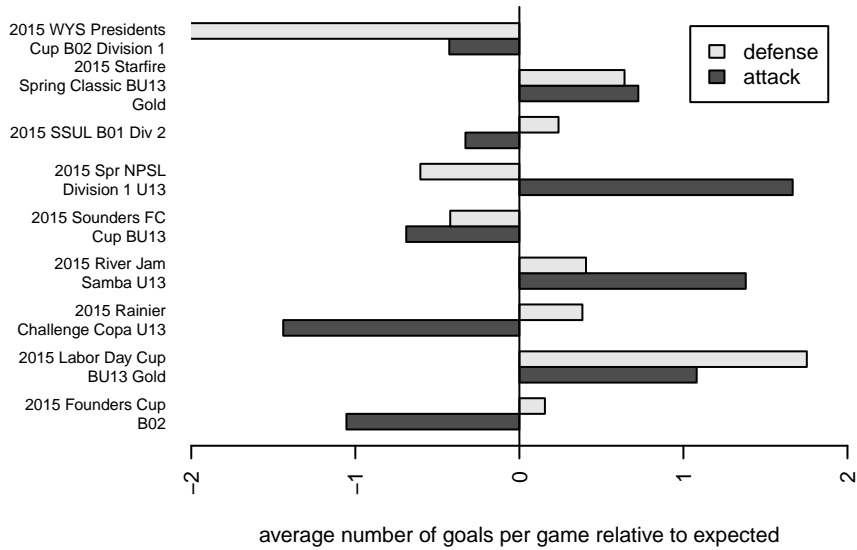

Performance relative to 13 month average