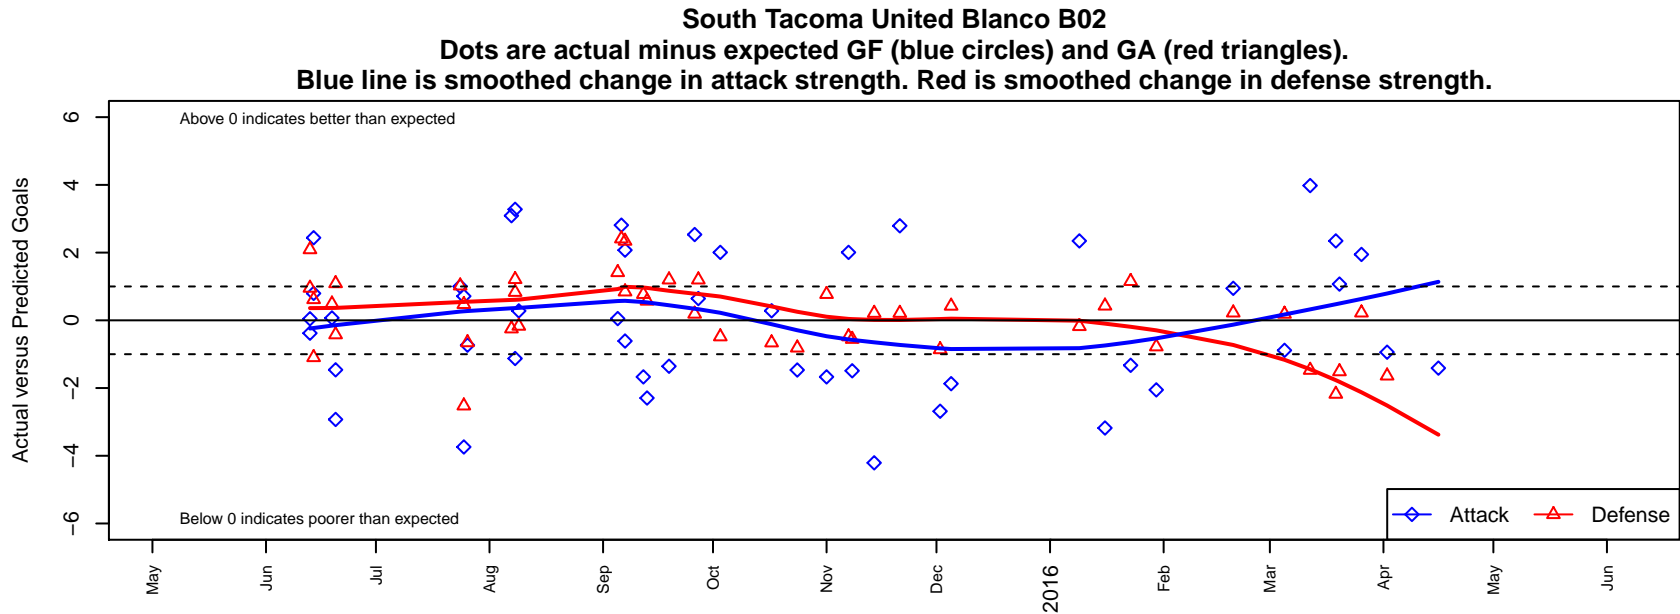

**attack and defense variance (black dot)
relative to other teams
and top 10 in region**

**attack and defense rating
relative to others at age
and all opponents in last 13 months**

South Tacoma United Blanco B02

Tacoma United FC

Tacoma, WA

B02 total strength=928

attack=2.47 defense=0.99

fall league = SSUL B02 Div 1 Select, SSUL B0

spr league = Spr NPSL Div 1 U13

notes= TU San Martin; Blanco 2013-4

alt names used:

STU San Martin

Tacoma United San Martin [B02]

Tacoma United San Martin [B02]

Tacoma United San Martin

STU San Martin BU13

South Tacoma United San Martin - BU13

South Tacoma United San Martin - BU13

STU San Martin

South Tacoma United San Martin - BU13

Venues played:

2015 Starfire Spring Classic BU13 Gold

2015 Rainier Challenge Copa U13

2015 Sounders FC Cup BU13

2015 River Jam Samba U13

2015 Labor Day Cup BU13 Gold

2015 SSUL B01 Div 2

2015 SSUL B02 Div 1 Select

2015 Founders Cup B02

2015 Spr NPSL Division 1 U13

2015 WYS Presidents Cup B02 Division 1